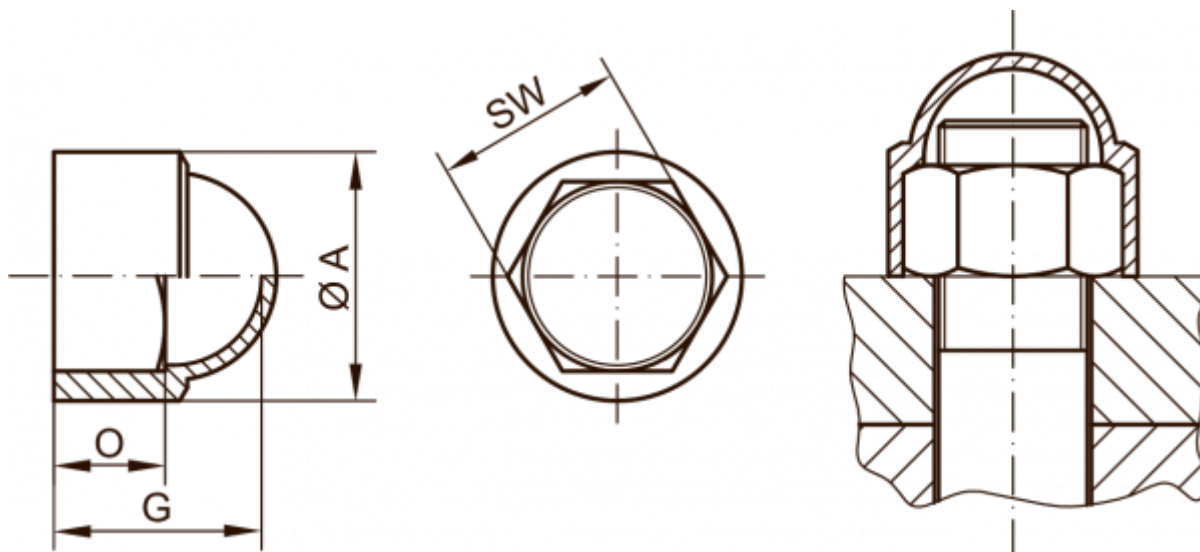

Article number: 59GPN10001414

Description: KLEE Cap for nut GPN 1000 / 1414 - NV 50

Measures

| | |
|--------------------|-----------------------------|
| A | = 60.5 |
| For | = M32x1,5 - M33x1,5 - M33x2 |
| G | = 53 |
| O | = 27 |
| SW (Spanner width) | = 50 |